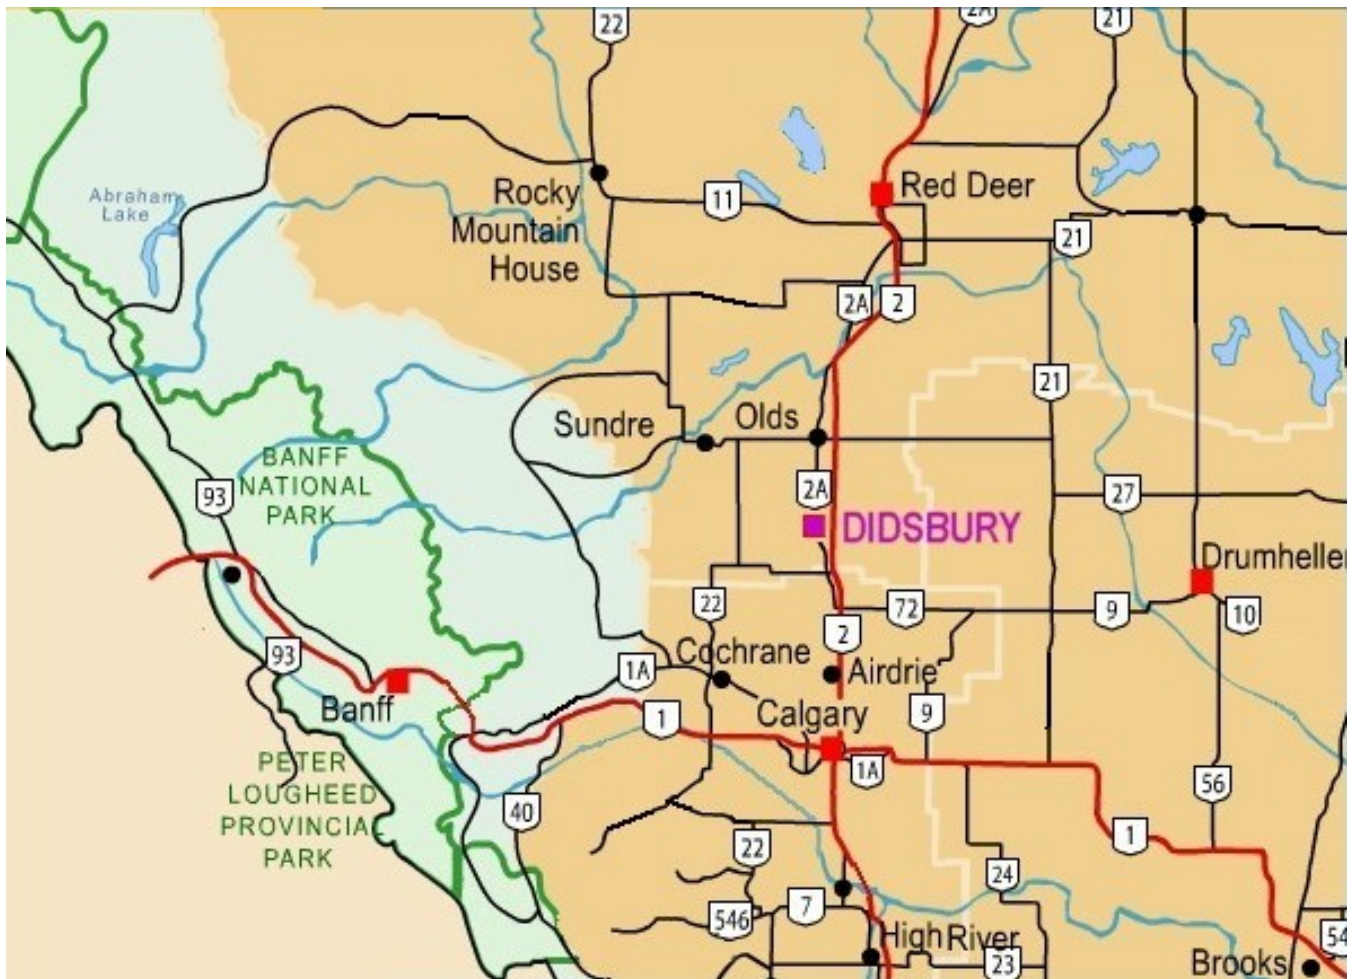

Map to Didsbury Alberta

Directions, From Calgary:

- North on Highway 2 (QE II Hwy)
- Turn west on Highway 582 (to Didsbury)
- Go 4 miles west to Didsbury

Directions, From Red Deer:

- South on Highway 2 (QE II Hwy)
- Turn west on Highway 582 (to Didsbury)
- Go 4 miles west to Didsbury